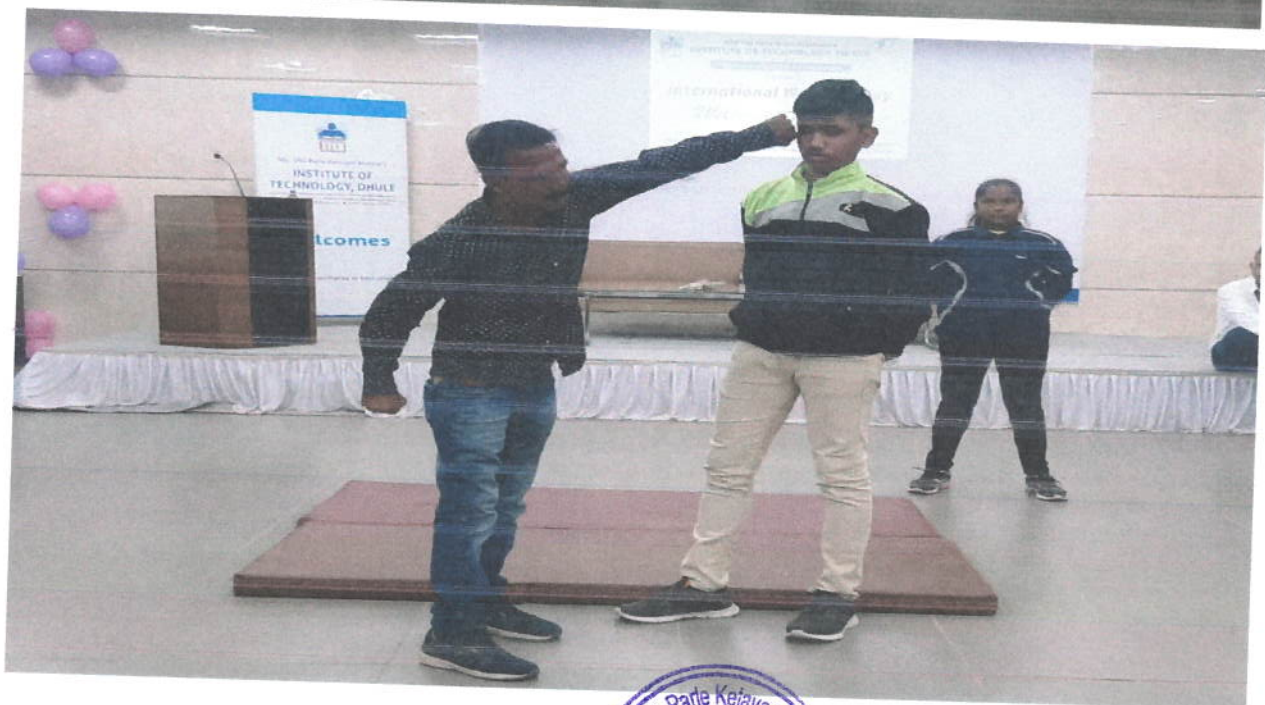

1. Womens Day celebration: Defence Workshop