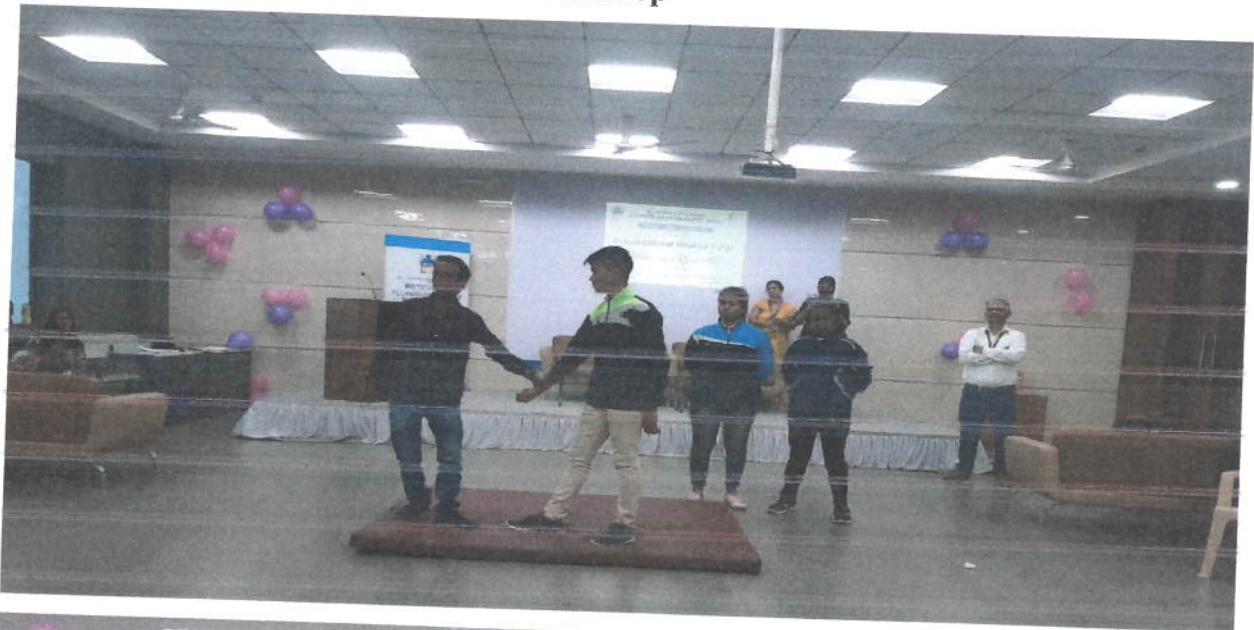

1. Womens Day celebration: Defence Workshop